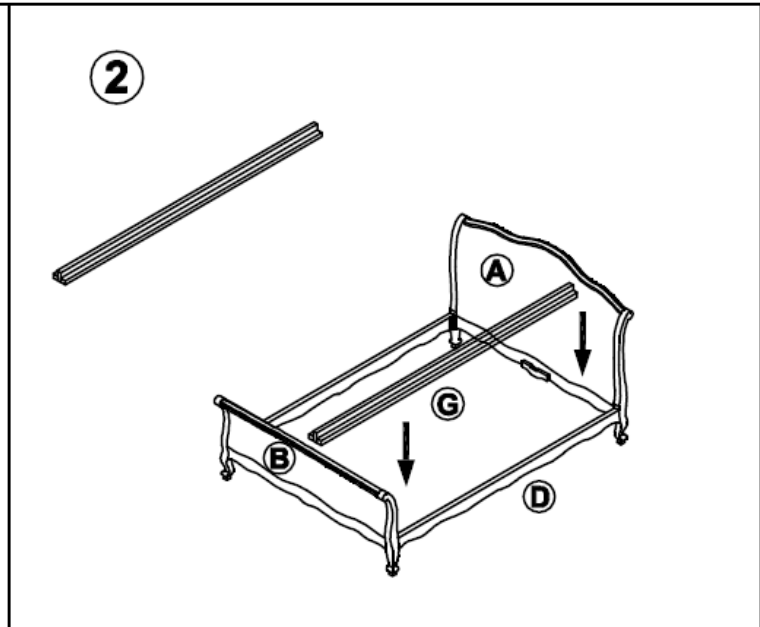

feather & black

Annecy **Bedstead**

IMPORTANT READ CAREFULLY – RETAIN FOR FUTURE REFERENCE

Thank you for buying the Annecy Bedstead

PRODUCT CARE

- Wipe clean using a soft damp cloth followed by dry cloth
- Do not use abrasives or cleaning products which may contain ammonia or solvents
- Take care when handling or moving the furniture. Careless handling can damage wooden furniture, try to lift rather than drag
- The fabric is dry clean only and spot clean only

	PARTS	Q'TY
A		1PC
B		1PC
C		2PCS
D		2PCS
E	 (M6)	1PC
F	 5/16**10mm	8PCS
G		1PC

DO NOT MOVETHE
BED IF WITHOUT
SLATS