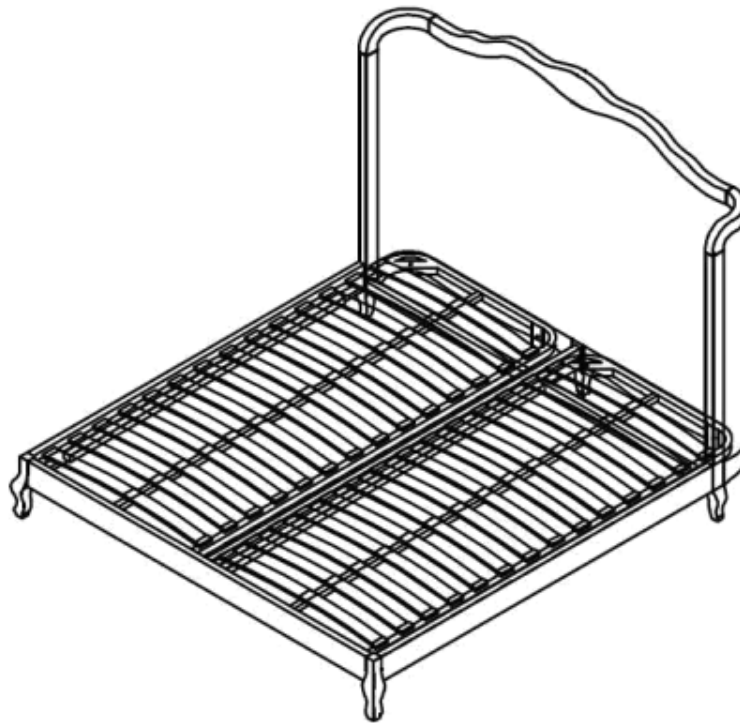

Versailles Bed - Assembly Instructions

Product size: 1270mm H x 2030mm W x 1505mm D

Product size: 1270mm H x 2130mm W x 1655mm D

Product size: 1270mm H x 2130mm W x 1955mm D

If you require any advice during assembly, please call our customer service team on 01243 380600